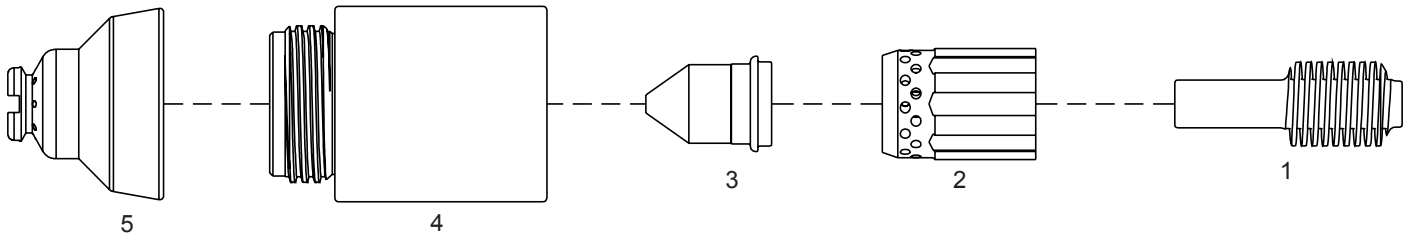

## PowerMax 45

Part Number	Product Code	Product Description
1	6052000402	GeKaMac Powermax 45 Plasma Electrode (REF: 220669)
2	6052000403	GeKaMac Powermax 45 Gas Distributor (REF: 220670)
3	6052000404	GeKaMac Powermax 45 Plasma Nozzle 45A (REF: 220671)
4	6052000406	GeKaMac Powermax 45 Plasma Nozzle (REF: 220713)
5	6052000405	GeKaMac Powermax 45 Distance Shield (REF: 220674)

## PowerMax 1000-1250

Part Number	Product Code	Product Description
2	6052000397	GeKaMac Powermax 1000 Electrode 80A (REF:120926)
3	6052000398	GeKaMac Powermax 1000 Nozzle 40/60A (REF:120931)
4	6052000401	GeKaMac Powermax 1000 Nozzle 40/80A (REF:120928)
5	6052000396	GeKaMac Powermax 1000 Distance Shield (REF:120929)
8	6052000394	GeKaMac Powermax 1000 Electrode 100A (REF:220037)
9	6052000399	GeKaMac Powermax 1000 Nozzle 100A (REF:220011)
10	6052000400	GeKaMac Powermax 1000 Nozzle 100A (REF:220048)
11	6052000395	GeKaMac Powermax 1000 Distance Shield (REF:220065)