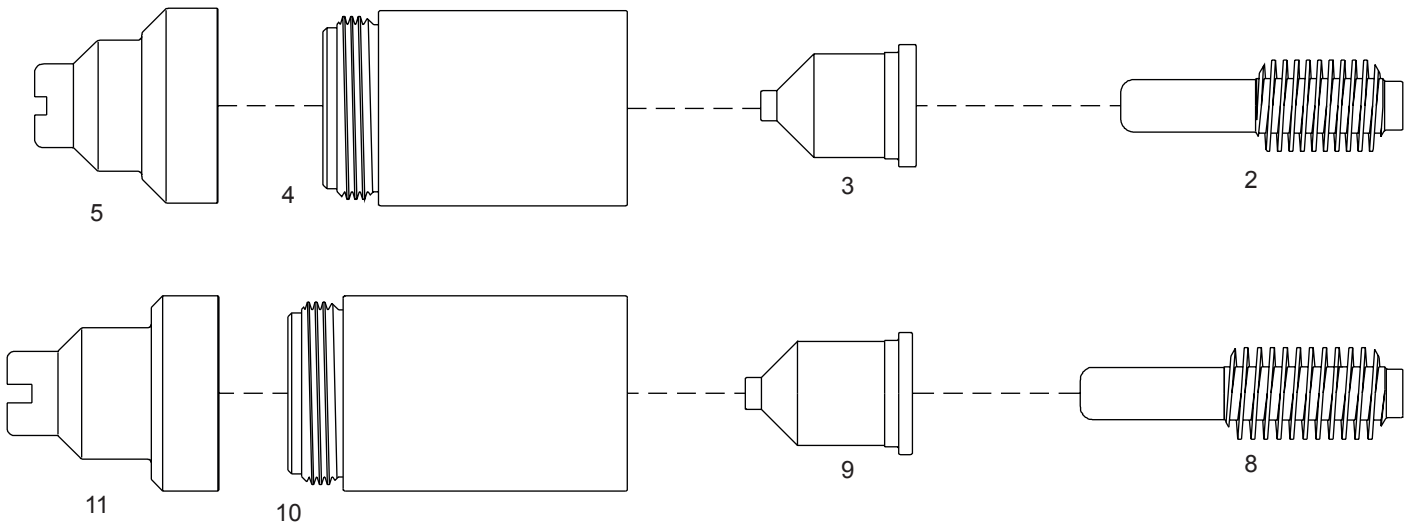

## PowerMax 45

Part Number	Product Code	Product Description
1	6052000402	GeKaMac Powermax 45 Plasma Electrode (REF: 220669)
2	6052000403	GeKaMac Powermax 45 Gas Distributor (REF: 220670)
3	6052000404	GeKaMac Powermax 45 Plasma Nozzle 45A (REF: 220671)
4	6052000406	GeKaMac Powermax 45 Plasma Nozzle (REF: 220713)
5	6052000405	GeKaMac Powermax 45 Distance Shield (REF: 220674)

## PowerMax 1000-1250

Part Number	Product Code	Product Description
2	6052000397	GeKaMac Powermax 1000 Electrode 80A (REF:120926)
3	6052000398	GeKaMac Powermax 1000 Nozzle 40/60A (REF:120931)
4	6052000401	GeKaMac Powermax 1000 Nozzle 40/80A (REF:120928)
5	6052000396	GeKaMac Powermax 1000 Distance Shield (REF:120929)
8	6052000394	GeKaMac Powermax 1000 Electrode 100A (REF:220037)
9	6052000399	GeKaMac Powermax 1000 Nozzle 100A (REF:220011)
10	6052000400	GeKaMac Powermax 1000 Nozzle 100A (REF:220048)
11	6052000395	GeKaMac Powermax 1000 Distance Shield (REF:220065)